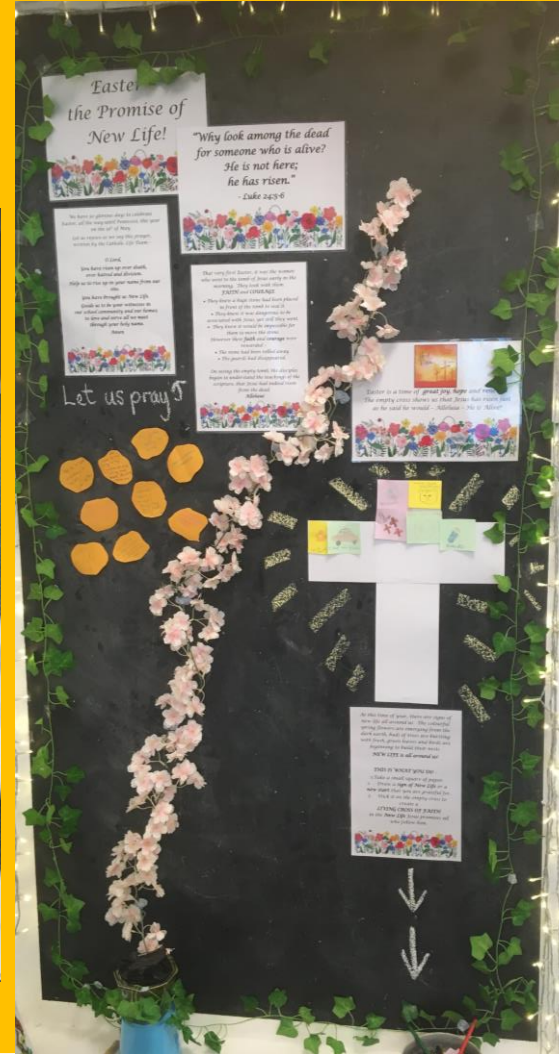

# Prayer Stations and Worshipful Spaces

We are now in the most wonderful season of the Church year, that of Easter. This a season full of joy, hope and new life. Our Chapel Prayer Station shows an Easter garden, with the stone rolled away, revealing an empty tomb as Jesus is risen. He is alive and promises new life for all.

Our prayer board reflects the new life we see in the outdoor environment at the moment. We are decorating the empty cross with new starts and new opportunities.

We thought about the FAITH and COURAGE the early disciples had. We pray for faith and courage to face barriers in our lives and to roll these stones away from us.